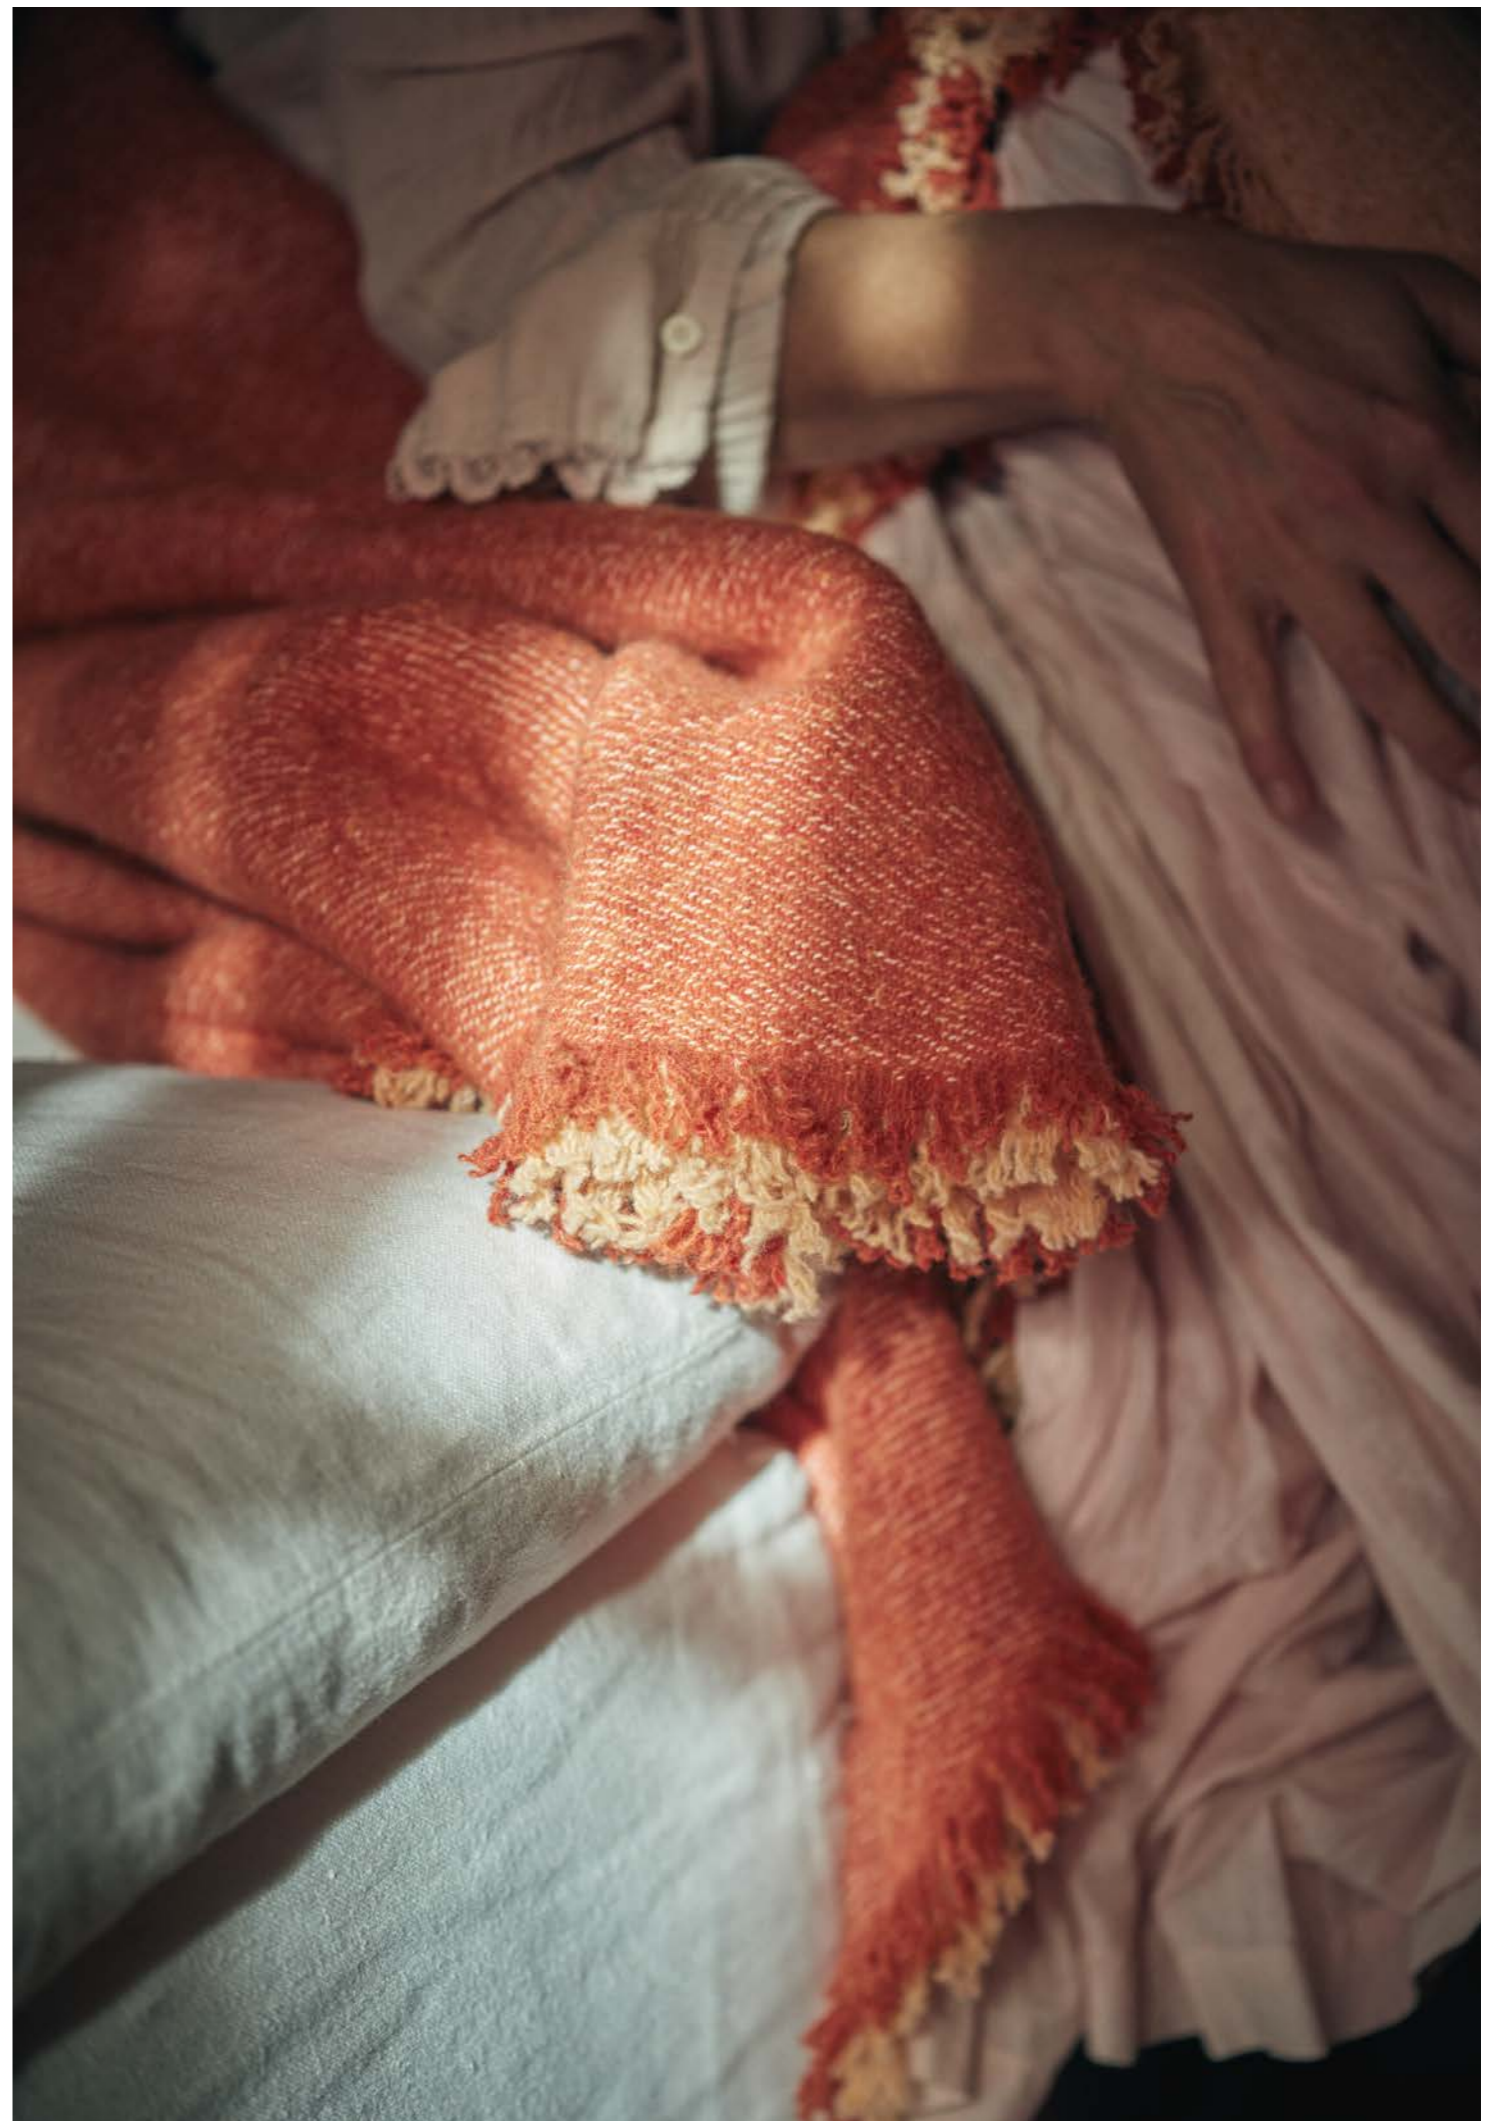

designed & made in france with love by emmanuelle fouks & nicolas mauriac

orgeat / fior di latte

bronze / naturel

cactus / amande *

henné / melon

DOUBLE FACE LAINE VIERGE & COTON LAVÉS **DOUBLE SIDED WASHED VIRGIN WOOL & COTTON**