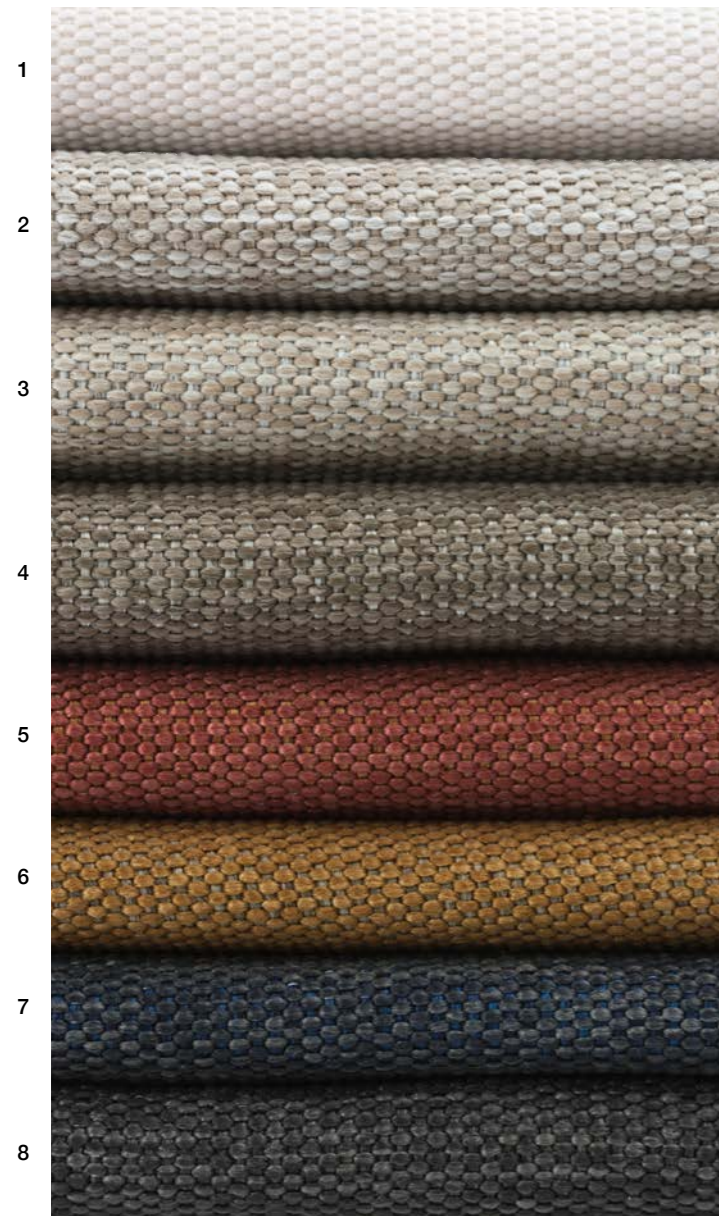

CANAPÉ GYPSET COMBO 210 Toile In & Outdoor Menorca Indigo • COUSSINS Toile In & Outdoor Menorca Indigo + Toile In & Outdoor Bayadère Indigo

TOILE IN & OUTDOOR LIDO - CATÉGORIE C

CANVAS IN & OUTDOOR LIDO